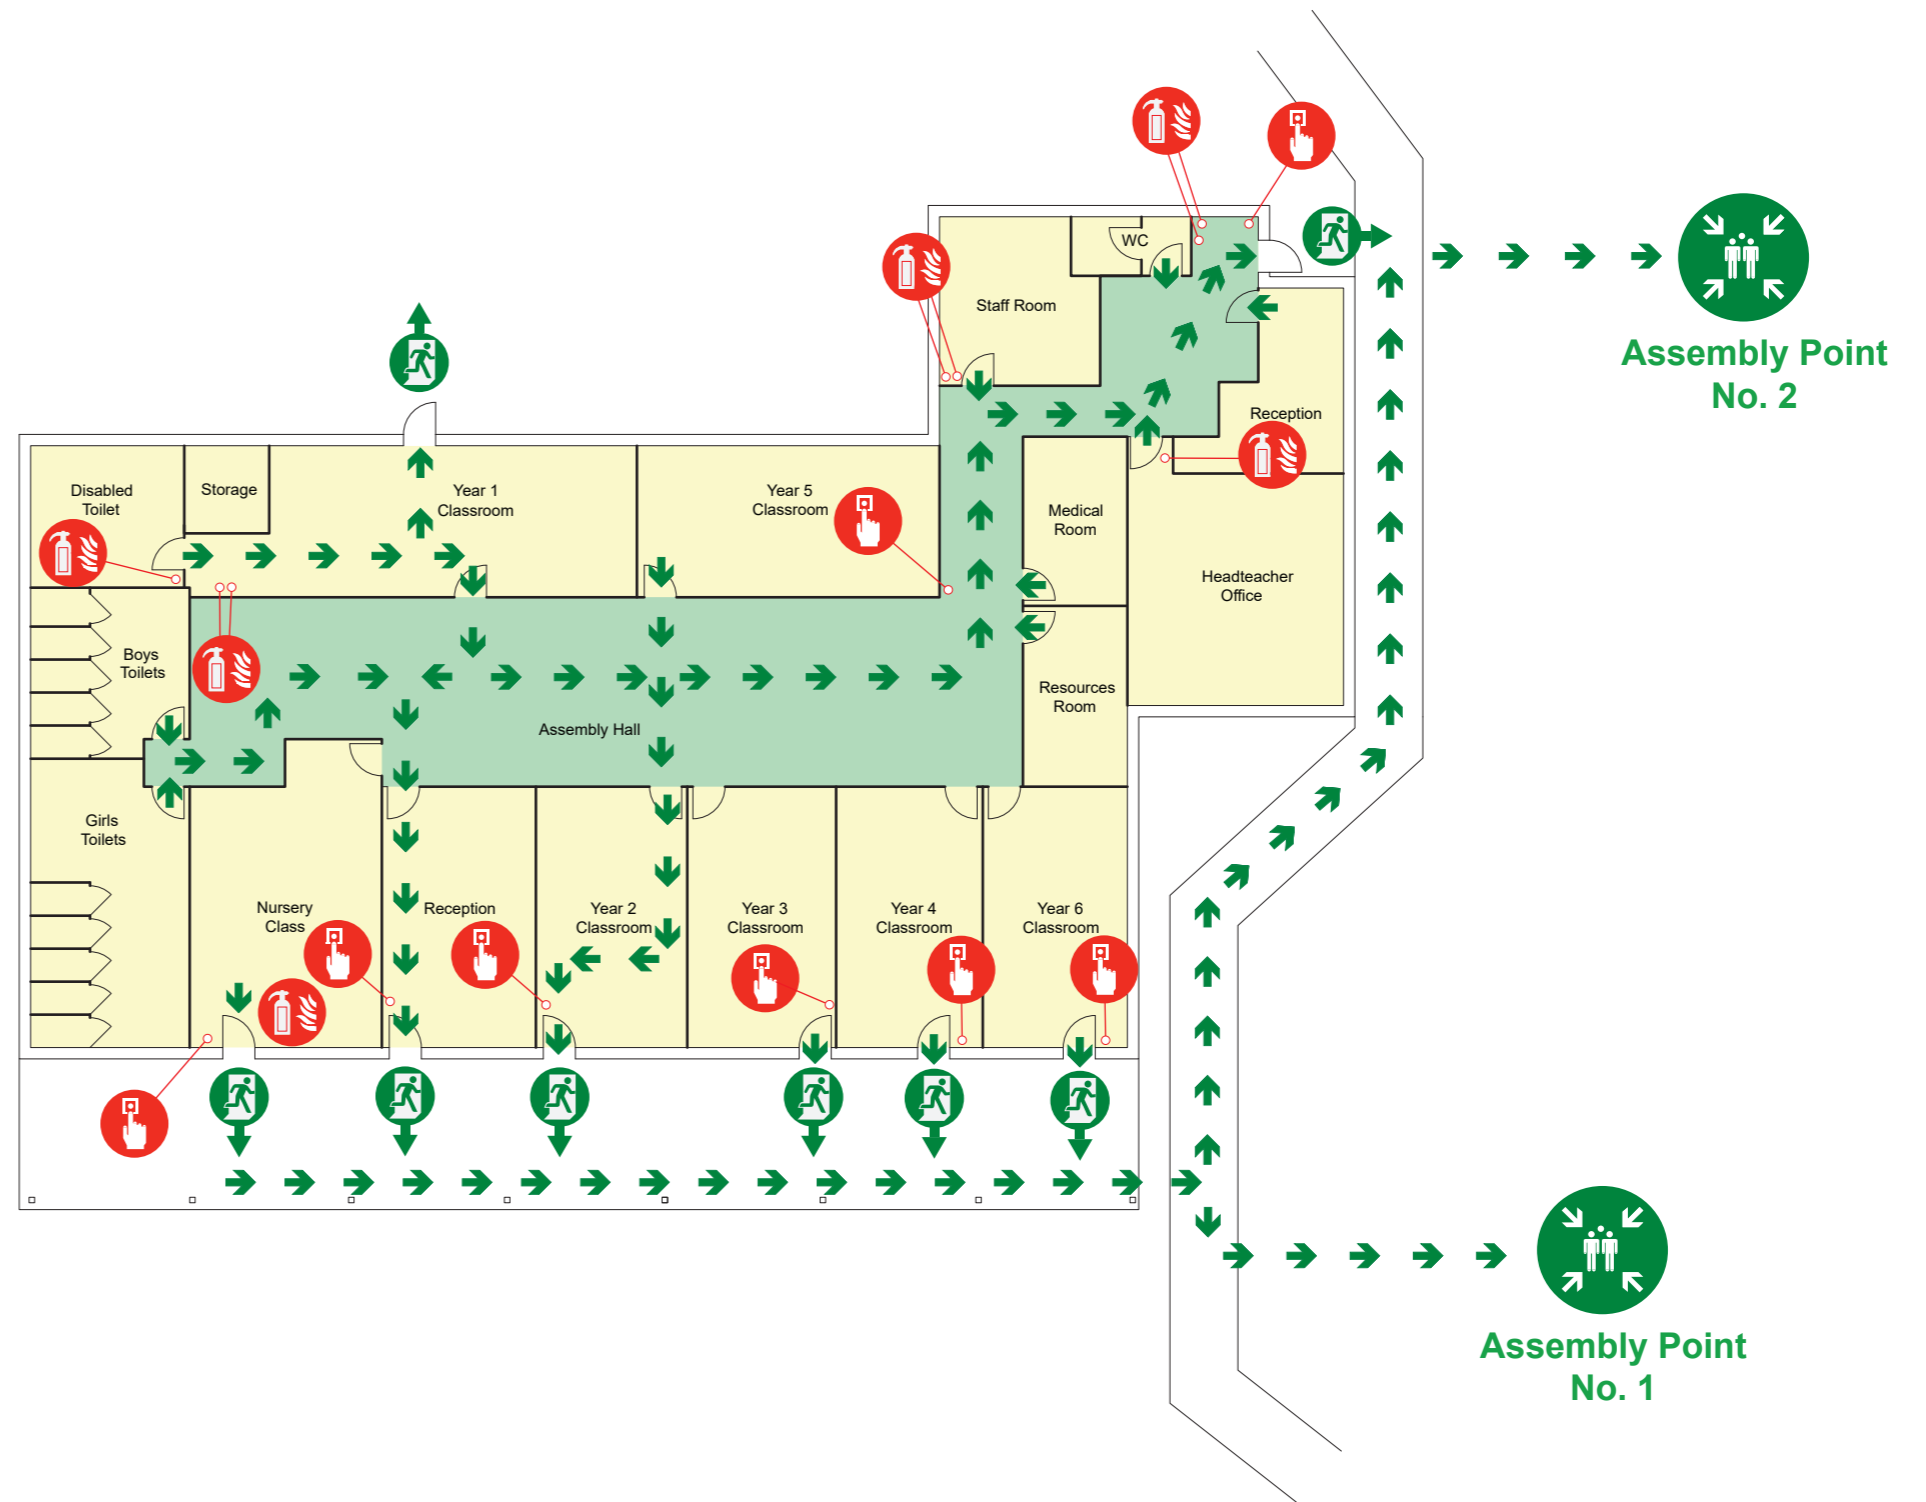

ESCAPE PLAN

Fire Action

Any person discovering a fire

 Sound the alarm

On hearing the fire alarm

 Leave the building by the designated route.

 Report to your assembly point.

Do Not

Do not return to the building for any reason until authorised to do so.

Use the Lifts.

Assembly Point

Your assembly point is

Assembly Point 1
As Shown on Plan

Assembly Point 2
Car Park / Driveway

AL KHAIR SCHOOL

 Call Point

 Fire Extinguisher

 Fire Exit

 Evacuation Route